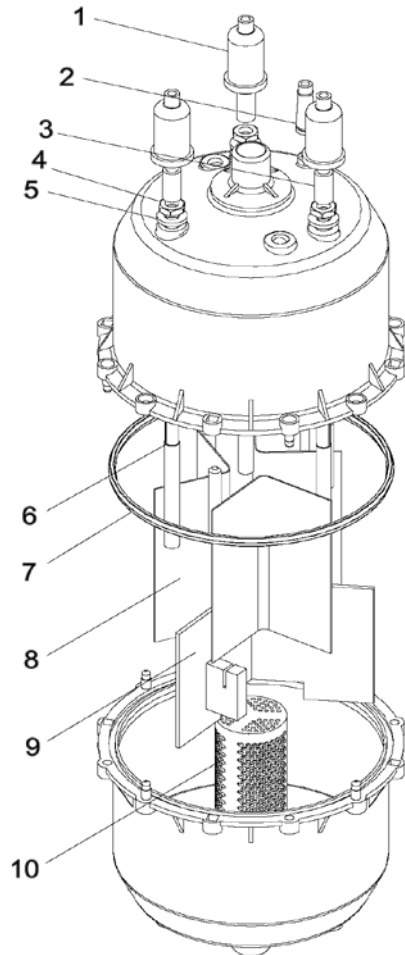

Electrovap MC - Cylinder

No	Model	Item No	Description
1*	All	42310	Electrode Boot*
2*	All	41902	HWL Cable and Boot*
3*	All	41913	Electrode Cable and Boot*
		41920	Electrode Cable Set (3 cables inc. boots)*
4	All	41906	Electrode Nut
5	All	41905	Fibre Washer
6	All	41919	High Water Level Electrode
7*	ELMC5-10	42106	Cylinder Gasket*
	ELMC15-90	42114	
8*	ELMC5	ELECSET/5	Electrode Kit*
	ELMC8	ELECSET/8	
	ELMC10	ELECTSET/10	
	ELMC15-20	ELECSET/15-20	
	ELMC20-90	ELECSET/20-96	
9*	All	41915	Electrode Divider*
10*	ELMC10	42107	Cylinder Strainer*
	ELMC15-90	42115	
	ELMC5	DIS/5	Disposable Cylinder
	ELMC10	DIS/10	
	ELMC20-90	DIS/20-96	
	ELMC5	CYL/5	Cleanable Cylinder
	ELMC10	CYL/10	
	ELMC20-90	CYL/20-96	